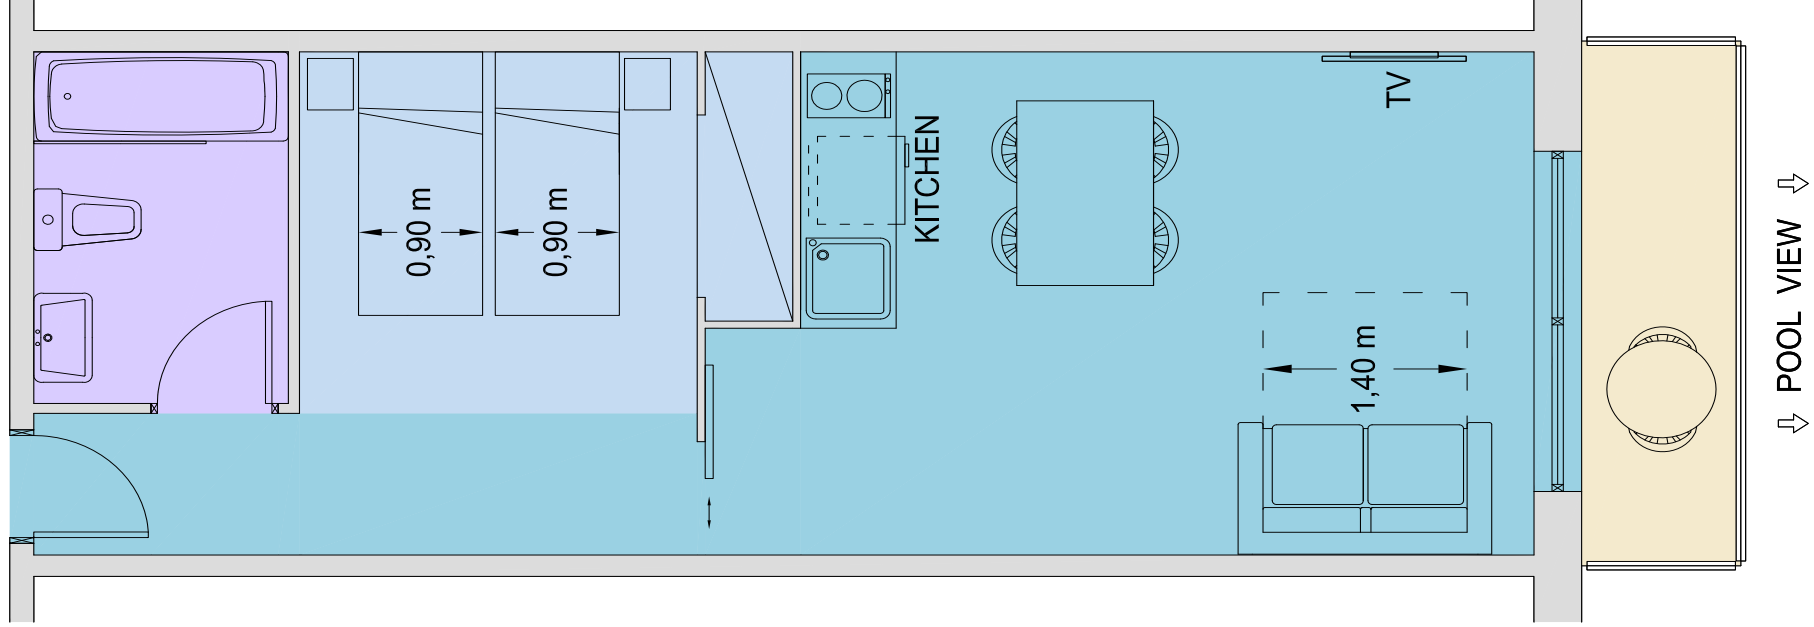

APART *Hotel*
MIAMI PARK

JUNIOR SUITE - 40 m²

JUNIOR SUITE - 40 m²
WITH EXTRA BED